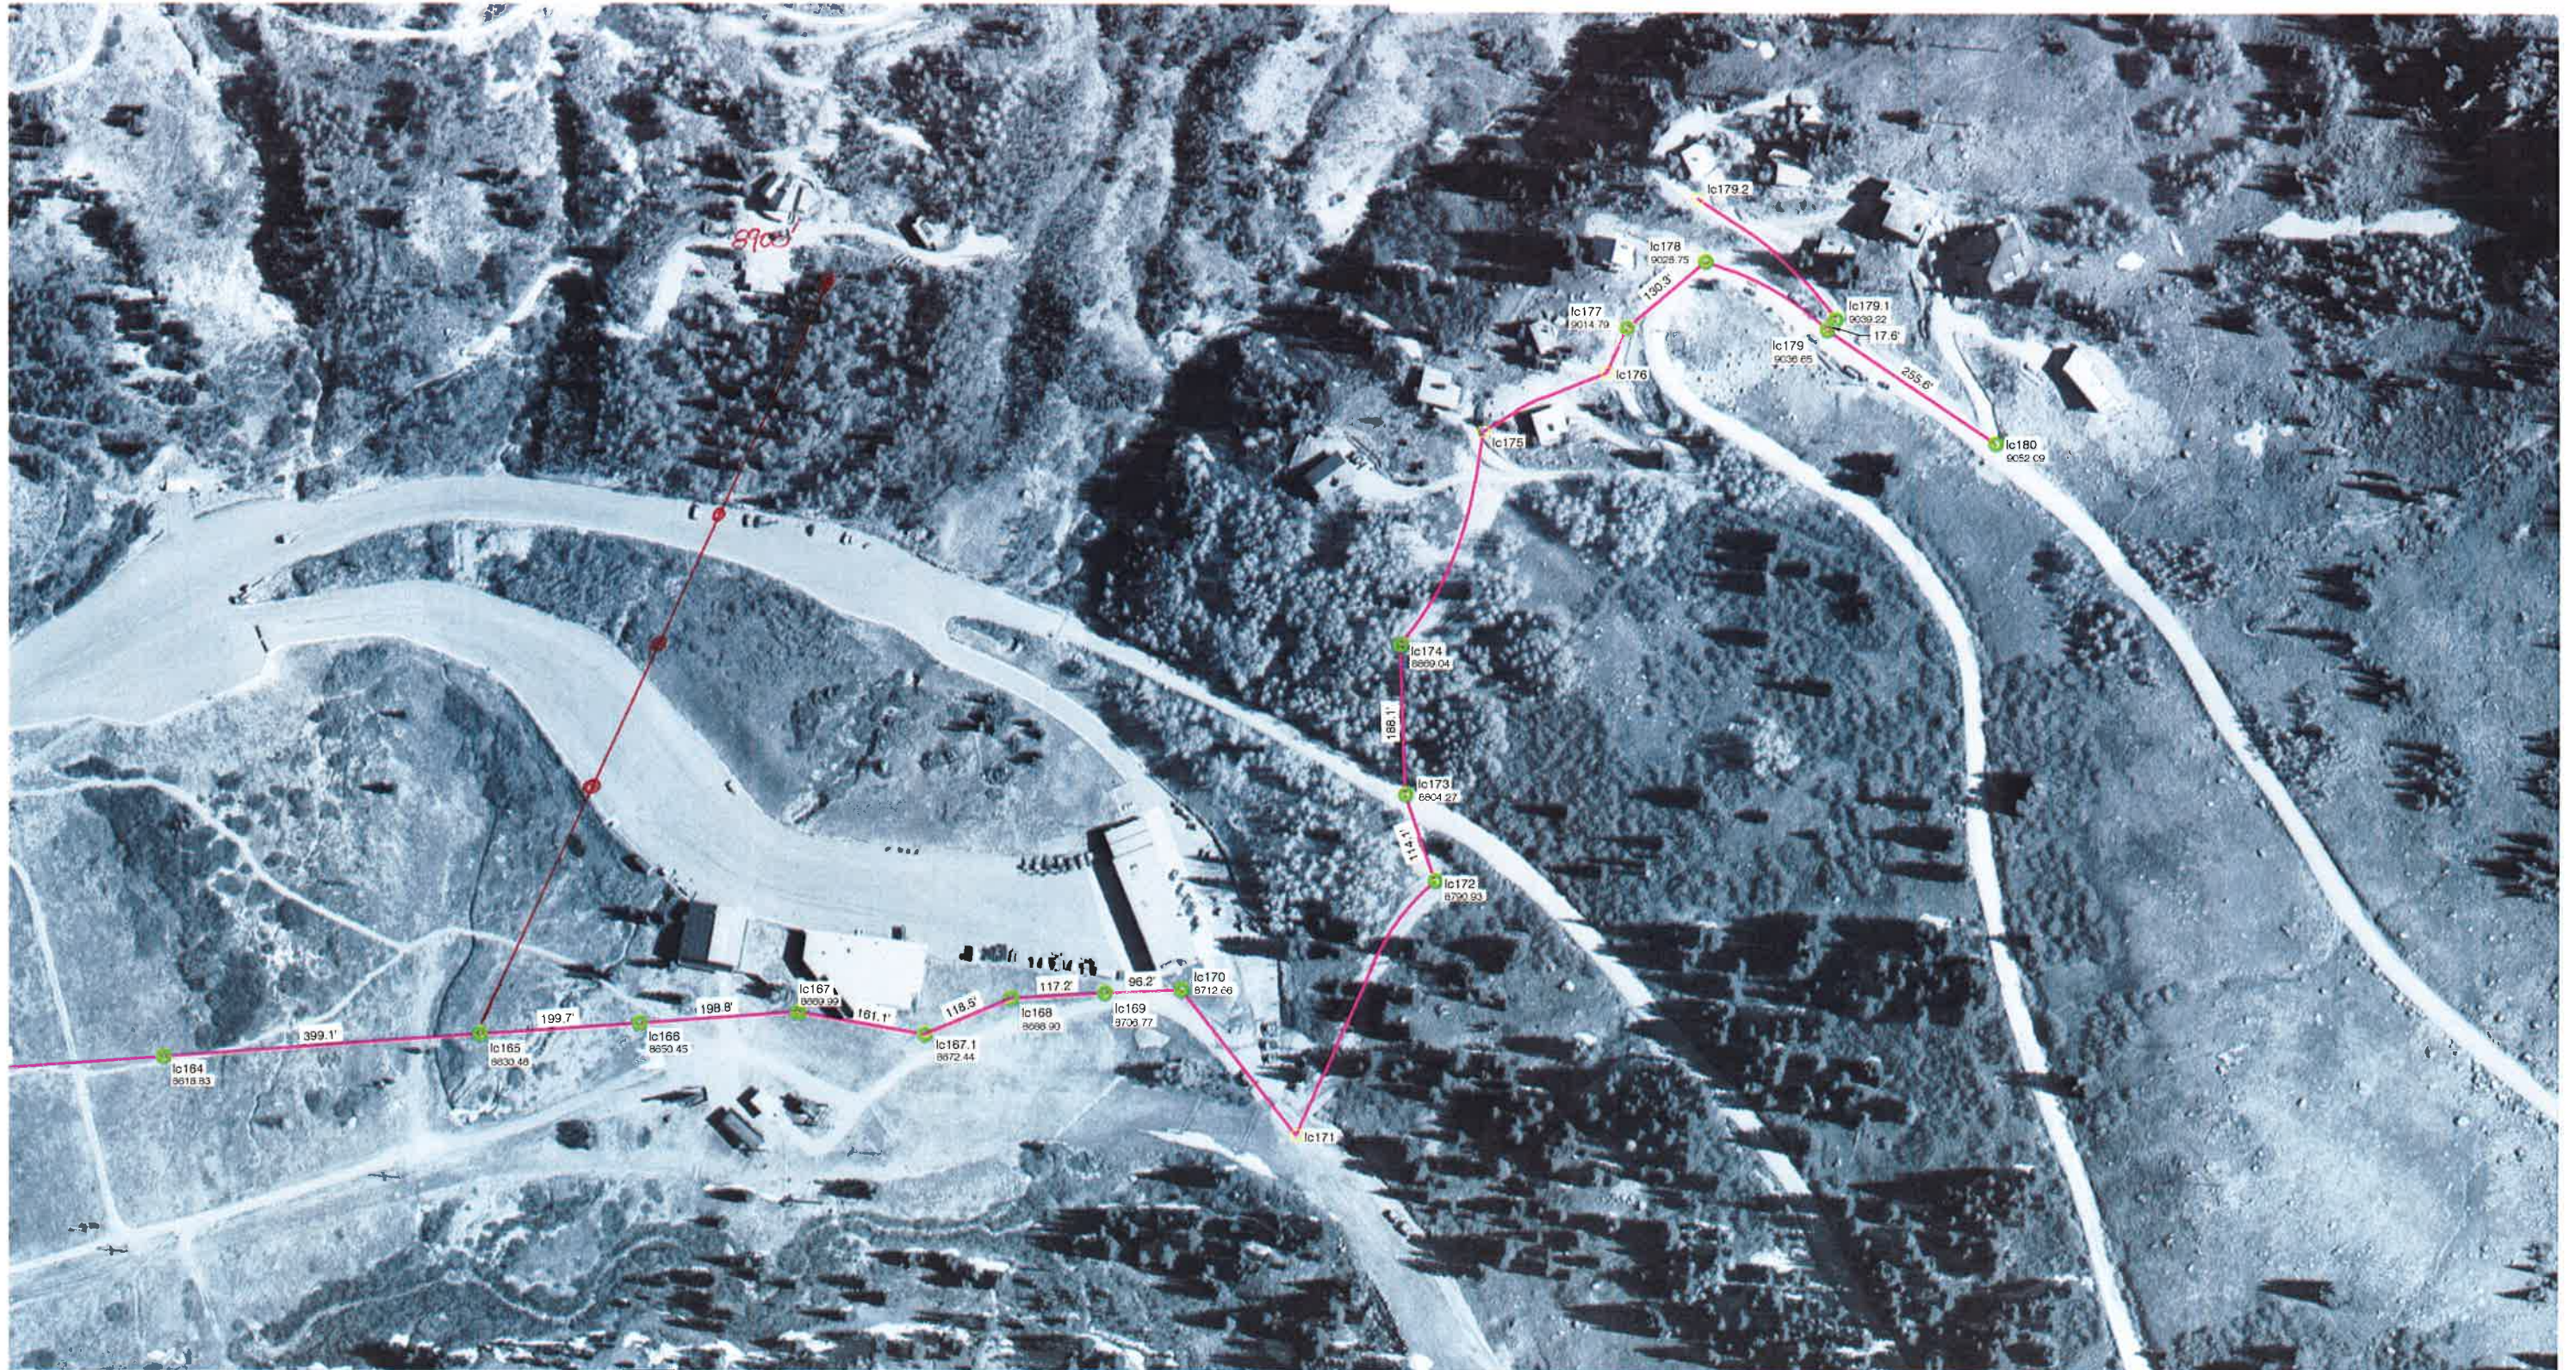

1000' L. 275' Fall

Scale 1" = 200'

# LITTLE COTTONWOOD CANYON

Sheet No.  
**15**